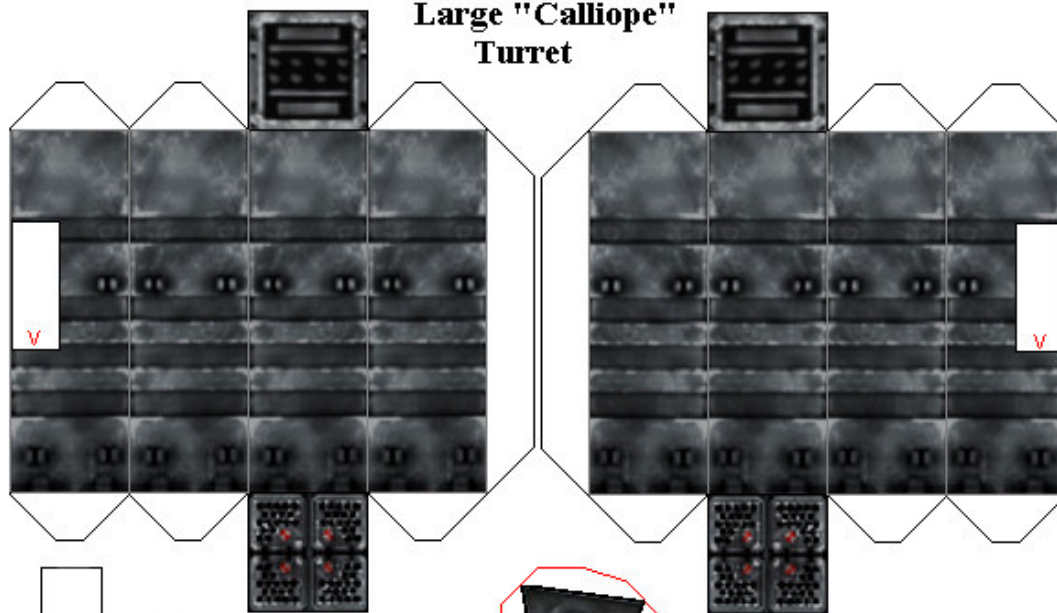

Large "Calliope" Turret

Guns

Missile Covers

Cylinder top, bottom, and midsection

Side Mounts

Glue side mounts to the missile boxes in the direction the arrows are pointing.

Glue A to A And B to B

Center box

Glue the side mounts to the any left and right sides of the Center box.

Glue the guns to any front of the center box between the side mounts or where ever you desire.

Turret Base

Stabilizers

Glue stabilizers to the turret base in the areas made with the arrows in the direction the arrows are pointing.