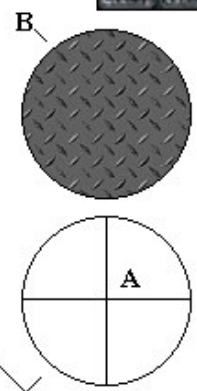

Large "Calliope" Turret

Guns

Missile Covers

Cylinder top, bottom, and midsection

Side Mounts

Glue side mounts to the missile boxes in the direction the arrows are pointing.

Glue A to A And B to B

Center box

Glue the side mounts to the any left and right sides of the Center box.

Glue the guns to any front of the center box between the side mounts or where ever you desire.

Turret Base

Stabilizers

Glue stabilizers to the turret base in the areas made with the arrows in the direction the arrows are pointing.