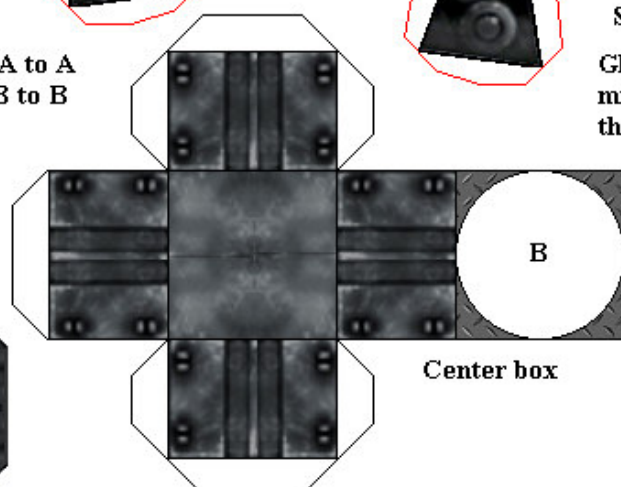

Large "Calliope" Turret

Guns

Missile Covers

Cylinder top, bottom, and midsection

Side Mounts

Glue side mounts to the missile boxes in the direction the arrows are pointing.

Glue A to A And B to B

Center box

Glue the side mounts to the any left and right sides of the Center box.

Glue the guns to any front of the center box between the side mounts or where ever you desire.

Turret Base

Stabilizers

Glue stabilizers to the turret base in the areas made with the arrows in the direction the arrows are pointing.