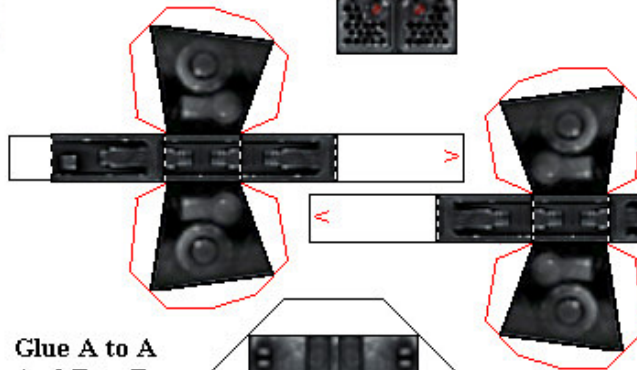

Large "Calliope" Turret

Guns

Missile Covers

Cylinder top, bottom, and midsection

Side Mounts

Glue side mounts to the missile boxes in the direction the arrows are pointing.

Glue A to A And B to B

Center box

Glue the side mounts to the any left and right sides of the Center box.

Glue the guns to any front of the center box between the side mounts or where ever you desire.

Turret Base

Stabilizers

Glue stabilizers to the turret base in the areas made with the arrows in the direction the arrows are pointing.