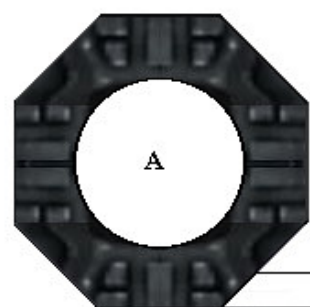

Large "Calliope" Turret

Guns

Missile Covers

Cylinder top, bottom, and midsection

Side Mounts

Glue side mounts to the missile boxes in the direction the arrows are pointing.

Glue A to A And B to B

Center box

Glue the side mounts to the any left and right sides of the Center box.

Glue the guns to any front of the center box between the side mounts or where ever you desire.

Turret Base

Stabilizers

Glue stabilizers to the turret base in the areas made with the arrows in the direction the arrows are pointing.