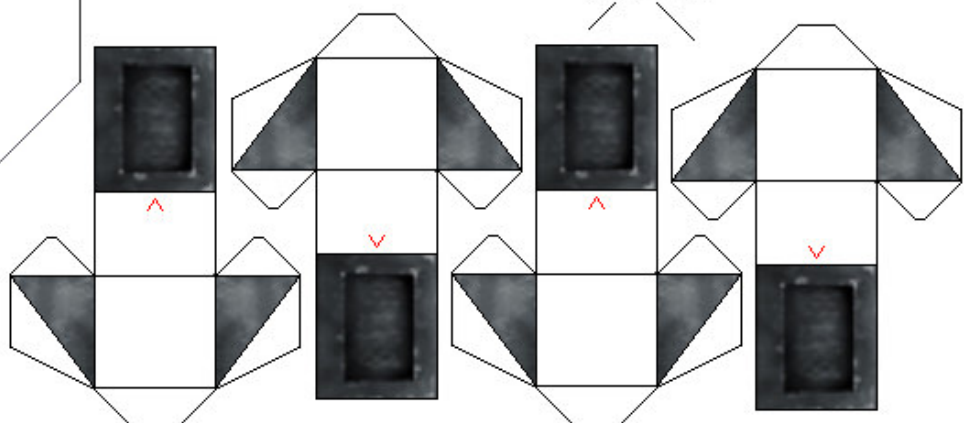

Large "Calliope" Turret

Guns

Missile Covers

Cylinder top, bottom, and midsection

Side Mounts

Glue side mounts to the missile boxes in the direction the arrows are pointing.

Glue A to A And B to B

Center box

Glue the side mounts to the any left and right sides of the Center box.

Glue the guns to any front of the center box between the side mounts or where ever you desire.

Turret Base

Stabilizers

Glue stabilizers to the turret base in the areas made with the arrows in the direction the arrows are pointing.